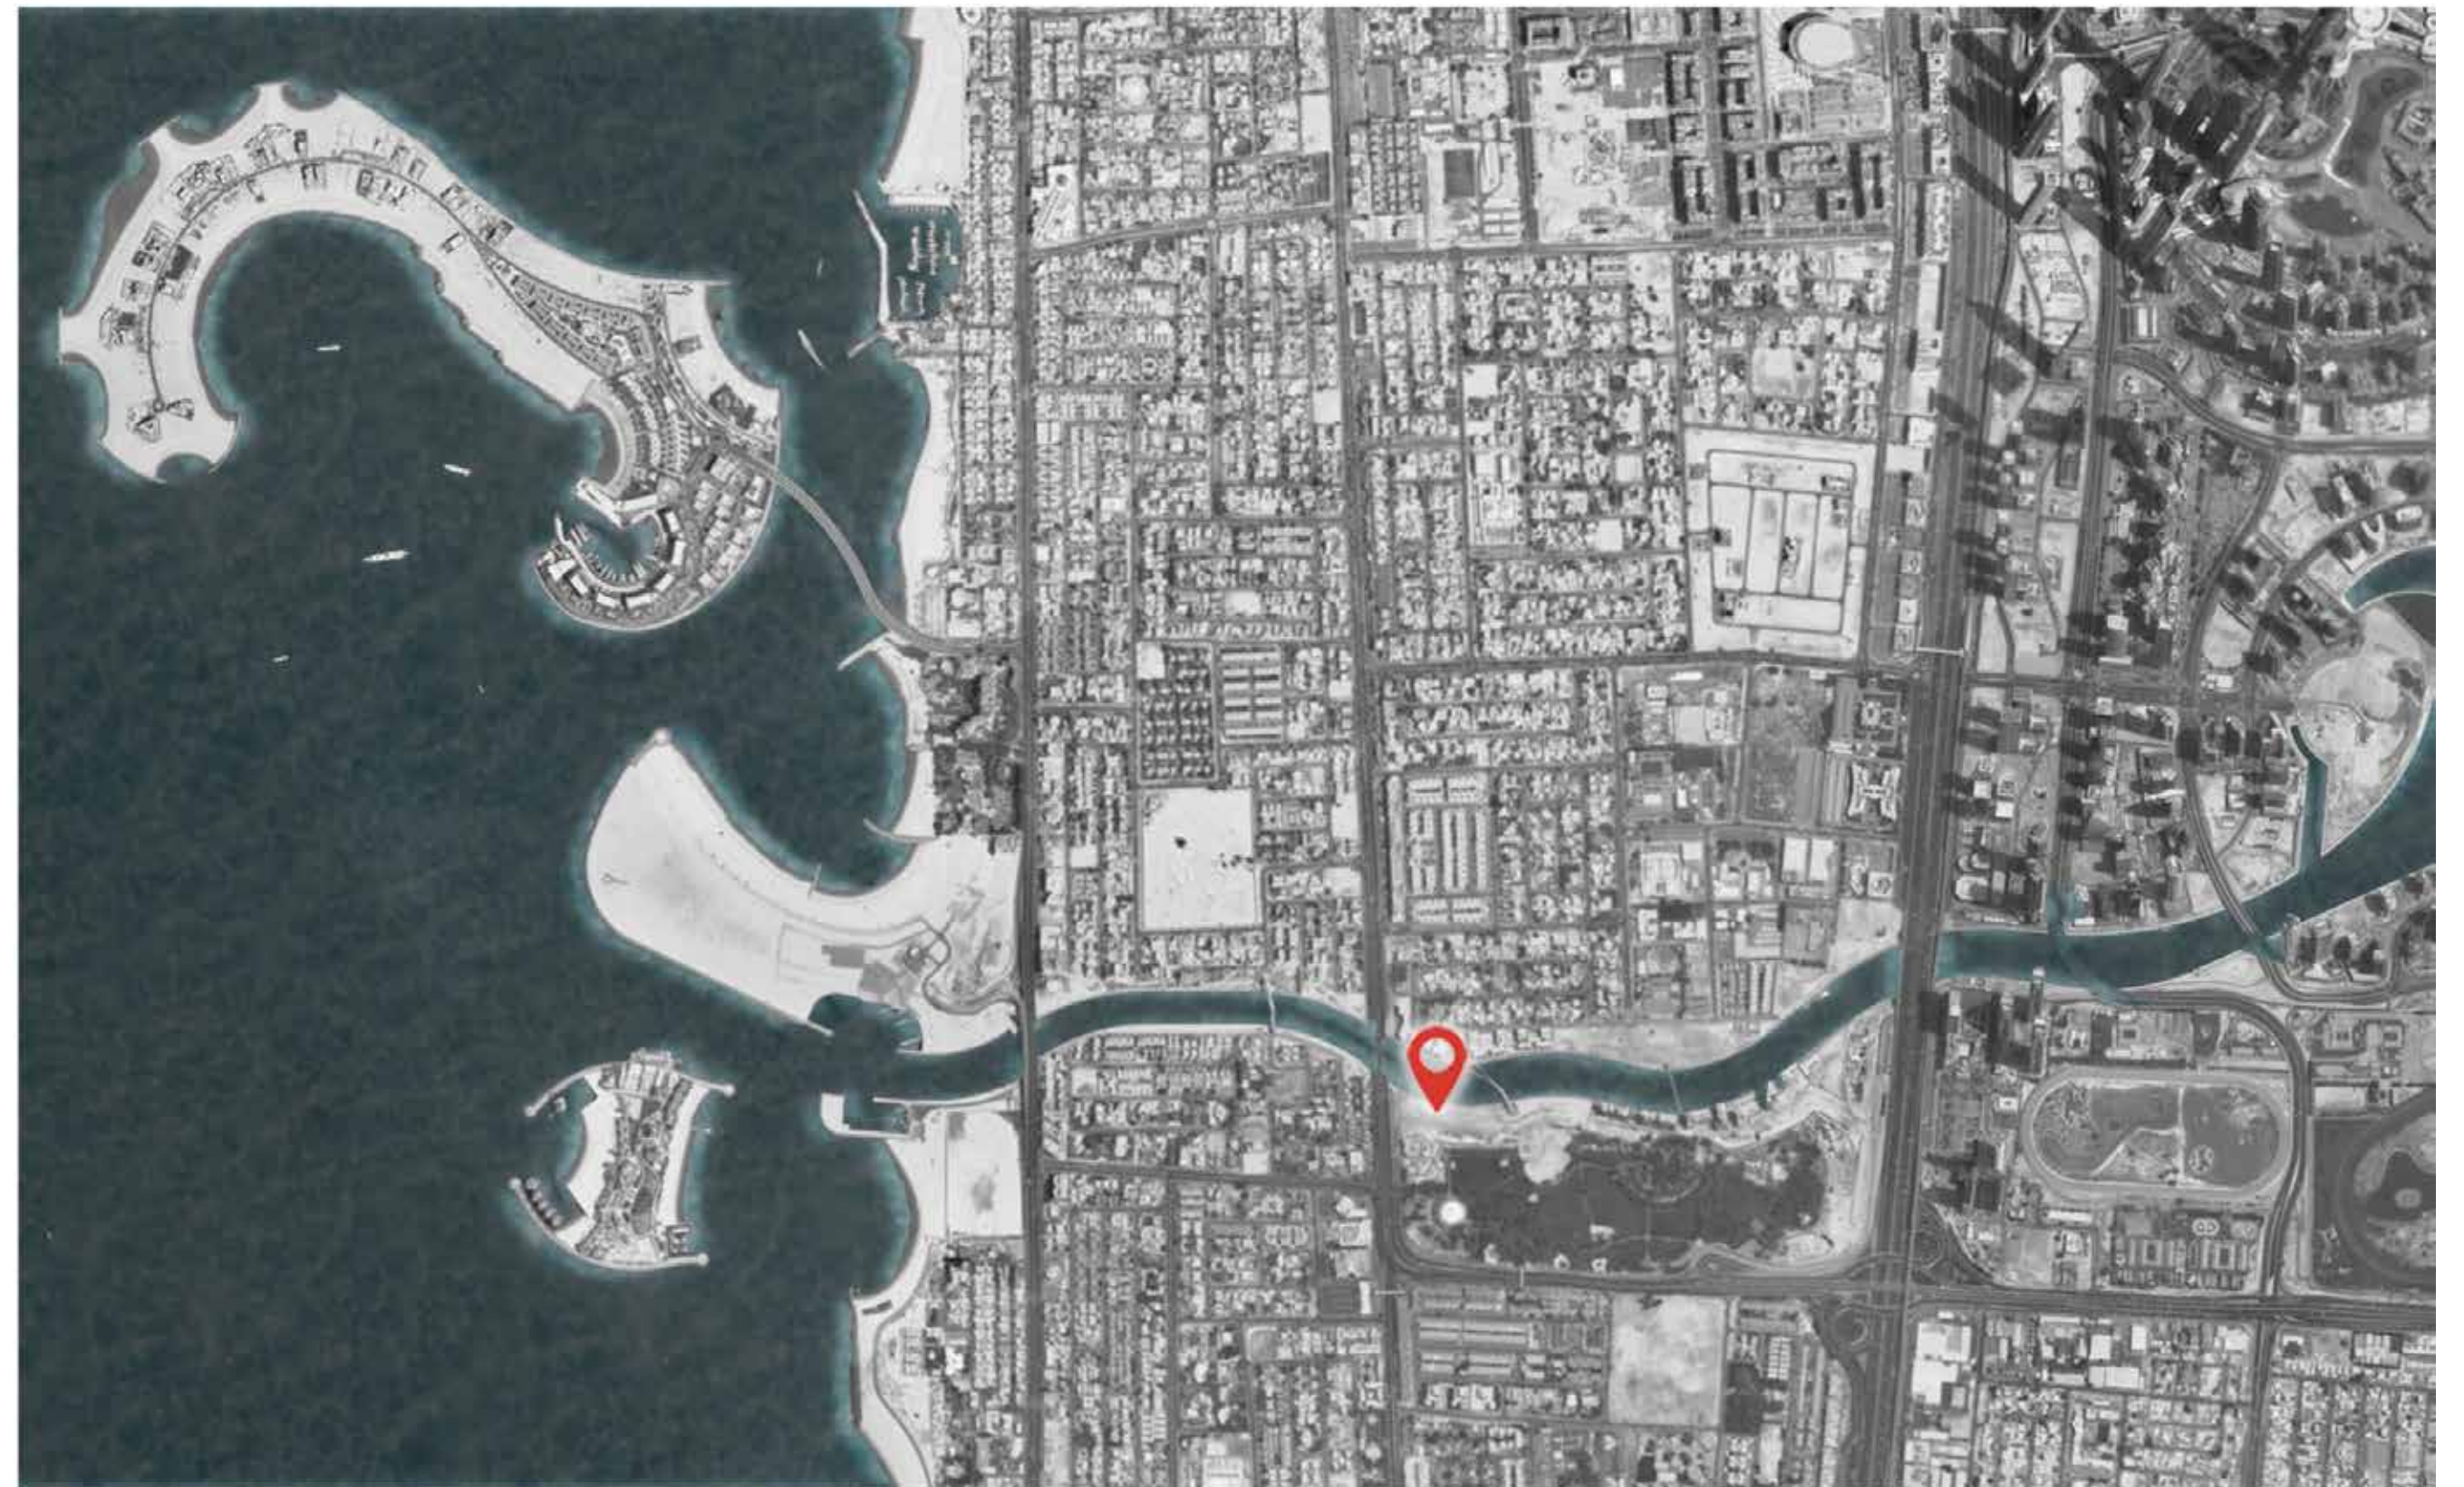

THE INSPIRATION

CAVALLI COUTURE – DUBAI WATER CANAL

A JUNGLE AMAZON FOREST FEELING FROM THE INSIDE OUT

FLUIDITY

H2O

THE LOCATION

CAVALLI COUTURE – DUBAI WATER CANAL
BETWEEN DUBAI WATER CANAL & SAFA PARK

TYPICAL FLOOR PLAN