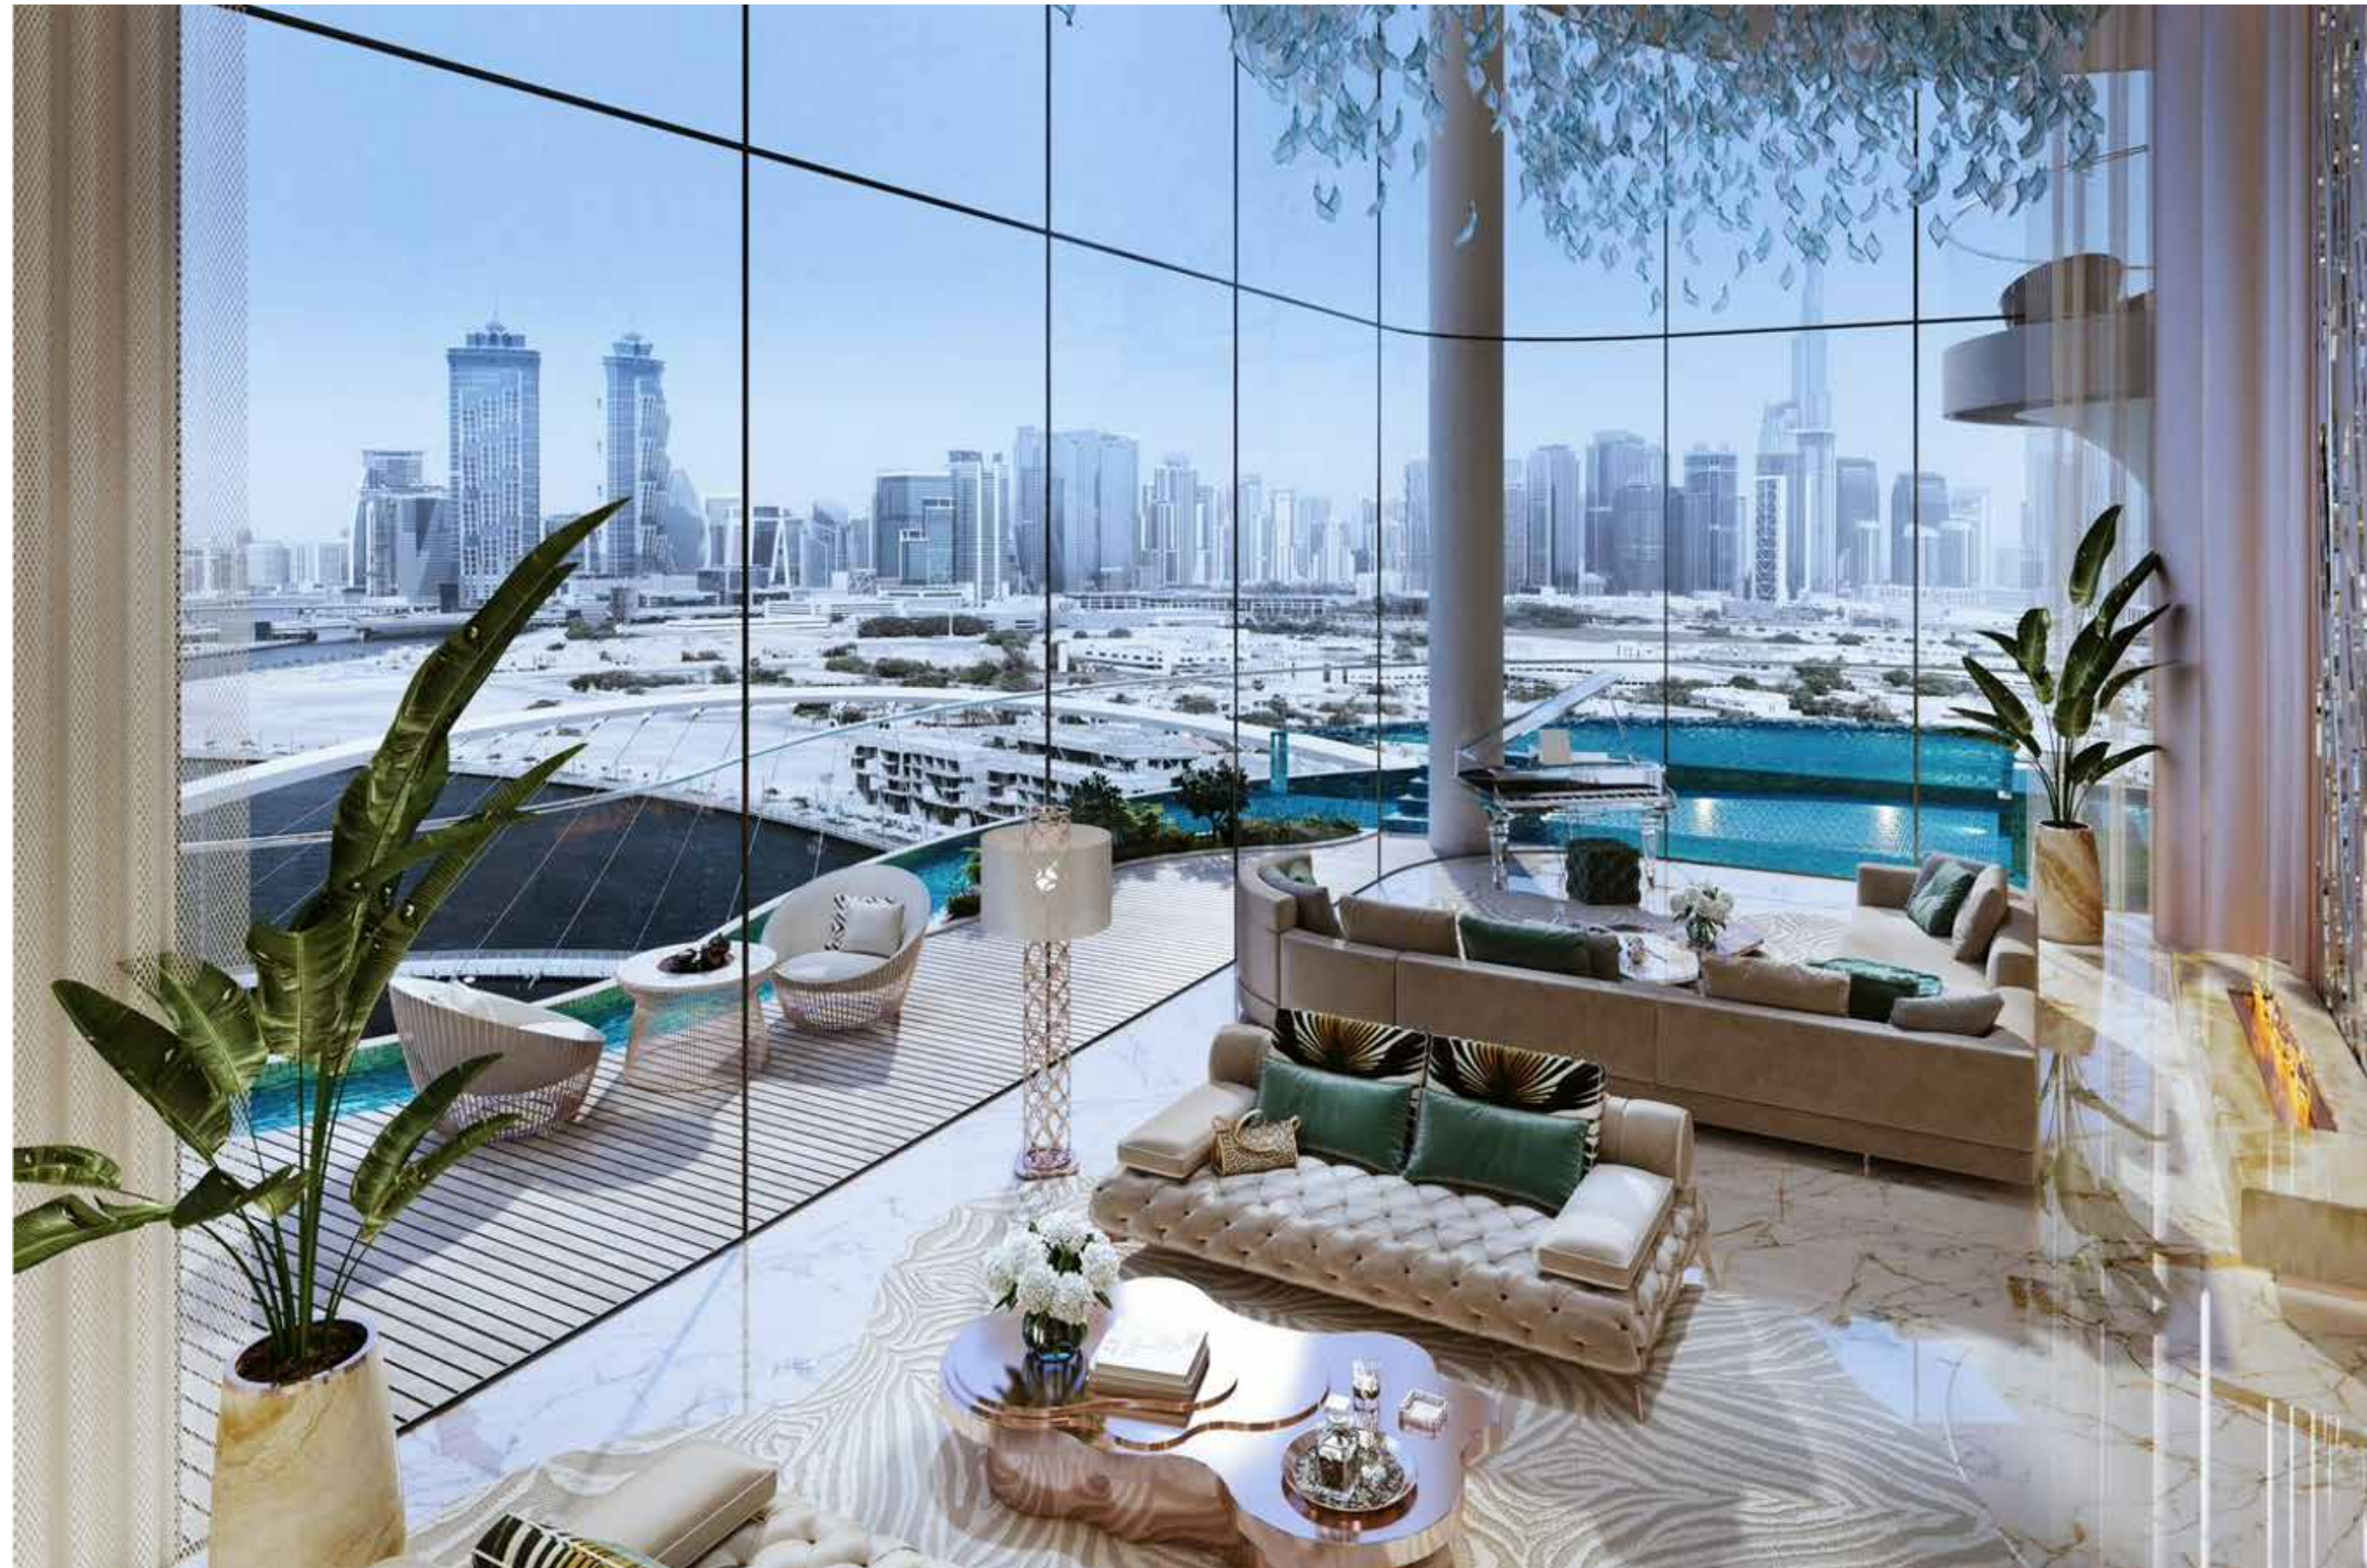

LIVING ROOM

cavalli
COUTURE

DAMAC